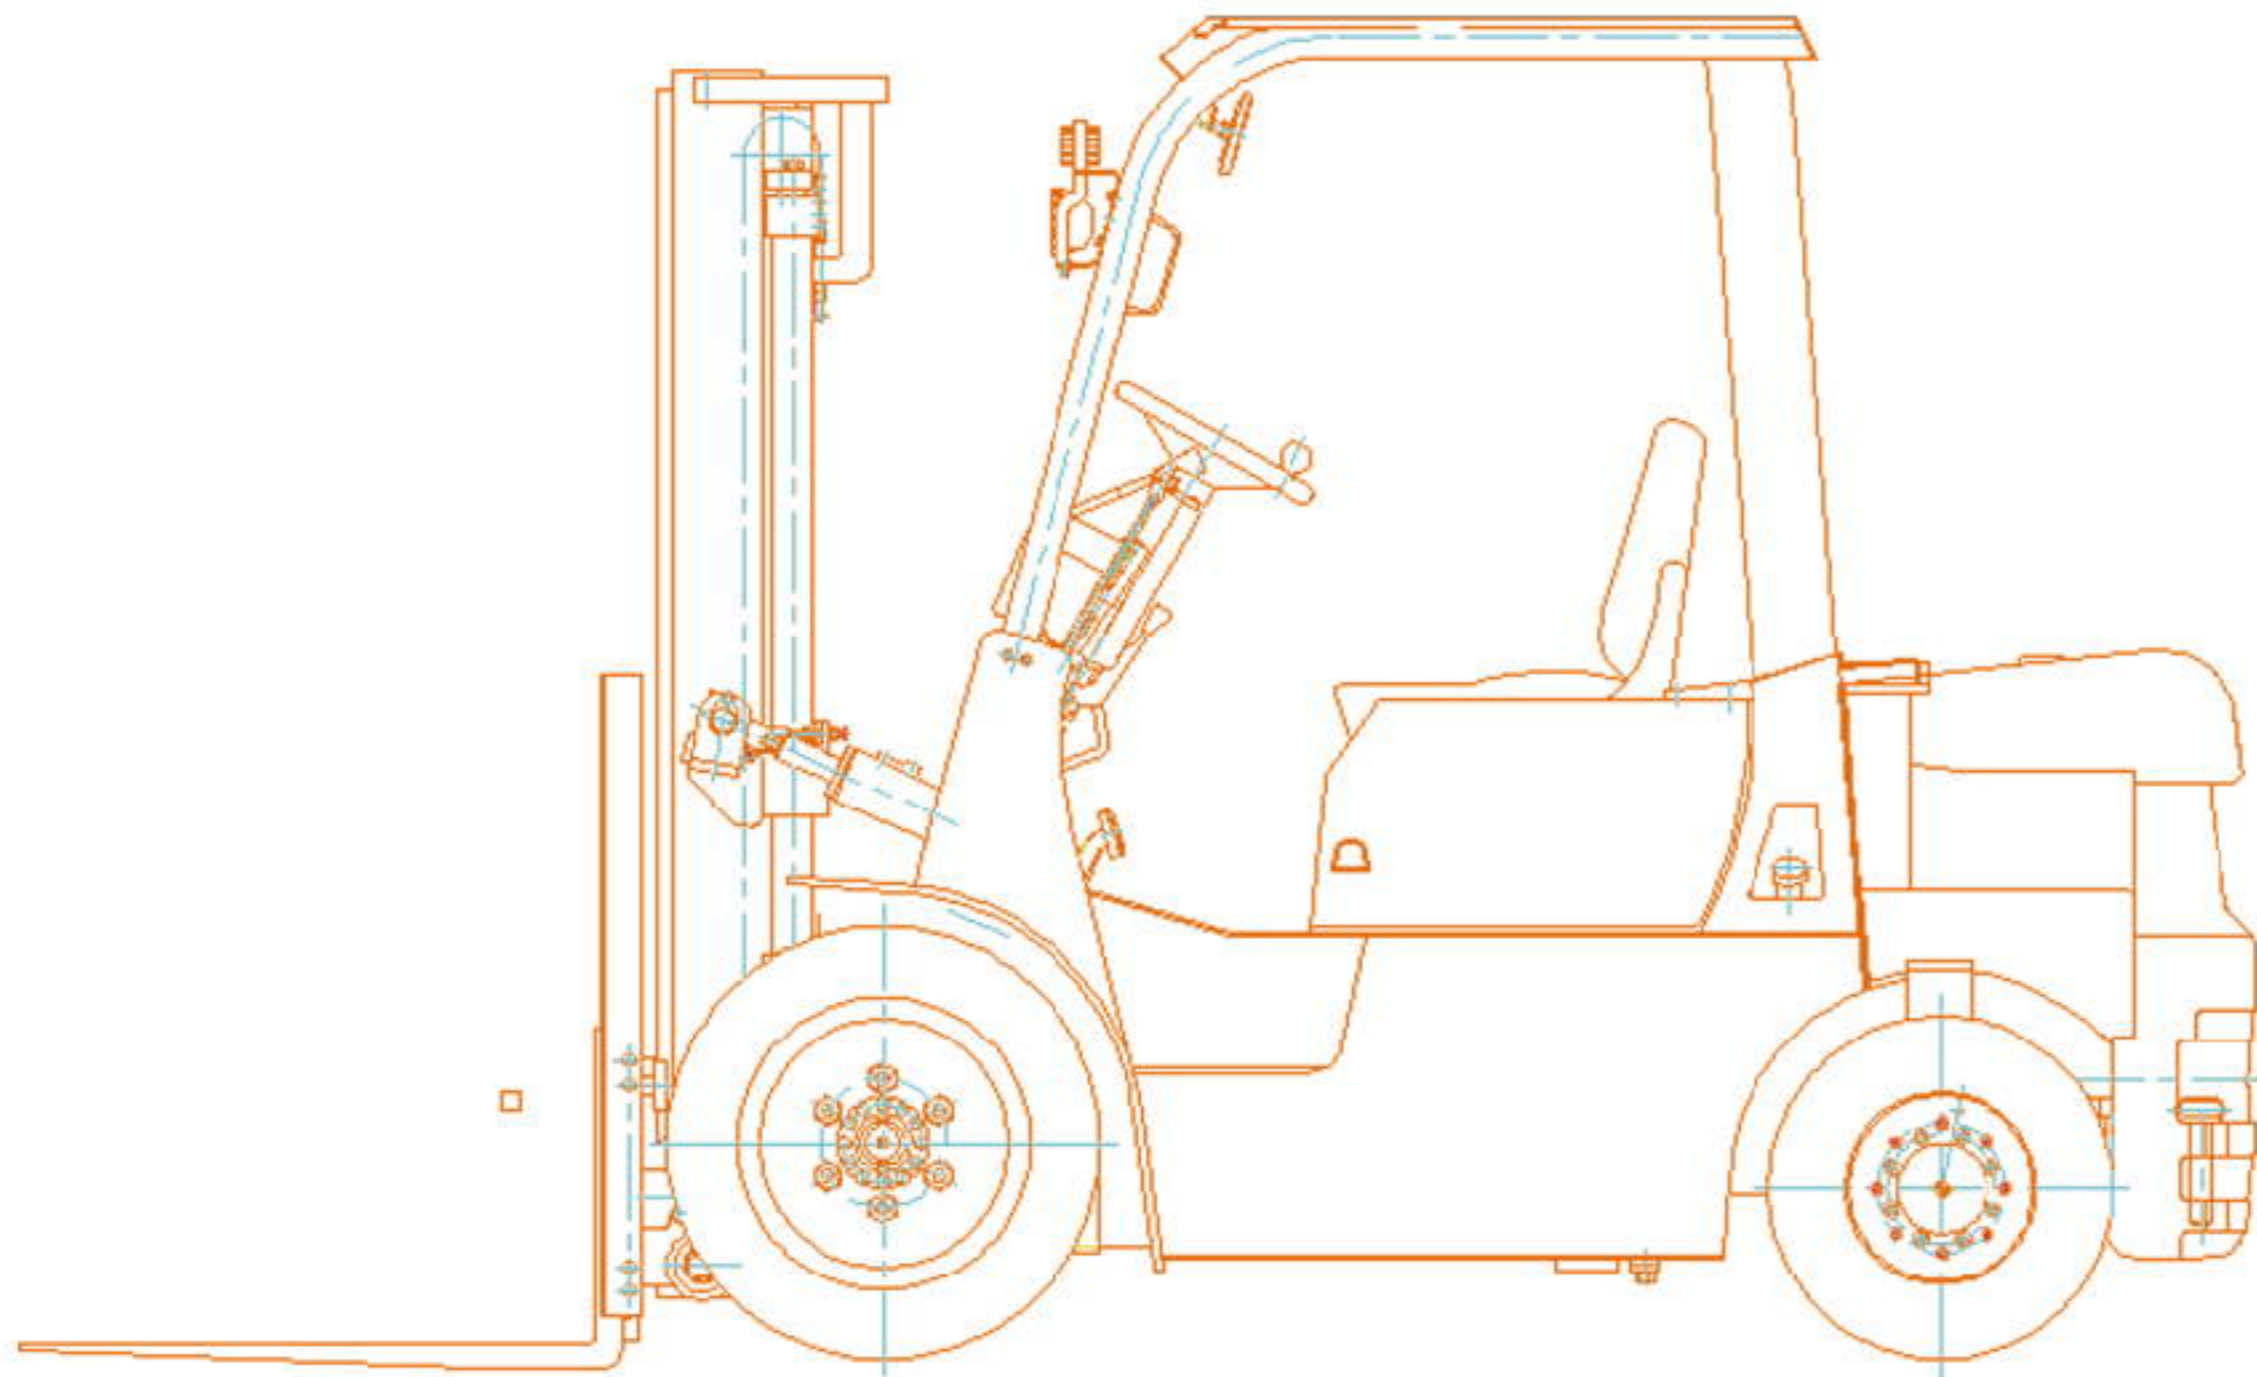

EVERUN ERDF20 DIESEL FORKLIFT

Technical Parameter

Rated Capacity	2000kg	Max. Lifting Speed (With Load)	400mm/s
Load Center	500mm	Max. Traction (With/Without Load)	14/9kn
Power Type	Diesel	Gradeability (With/Without Load)	15/20%
Transmission	Hydraulic	Tilting Angles (Forward/Backward)	6/12°
Lifting Height	3000mm	Service Weight	3320kg
Free Lifting Height	60mm	Engine Model	QuanChai 490BPG
Turning Radius	2450mm	Power	40kw
Overall Length	3605mm	Rated Speed	2650rpm
Overall Width	1160kg	Displacement	2.67L
Overall Height (Mast Lowered)	2110mm	No. Of Cylinder	4
Overall Height (Mast Raised)	4080mm	Front Overhang	451mm
Overall Height (Overhead Guard)	2095mm	Wheel Base	1640mm
Fork Length	1070mm	Front Tread	970mm
Fork Width	100mm	Rear Tread	970mm
Fork Thickness	40mm	Front Tire	7.00-12
Max. Driving Speed (With/Without Load)	17/19km/h	Rear Tire	6.00-9