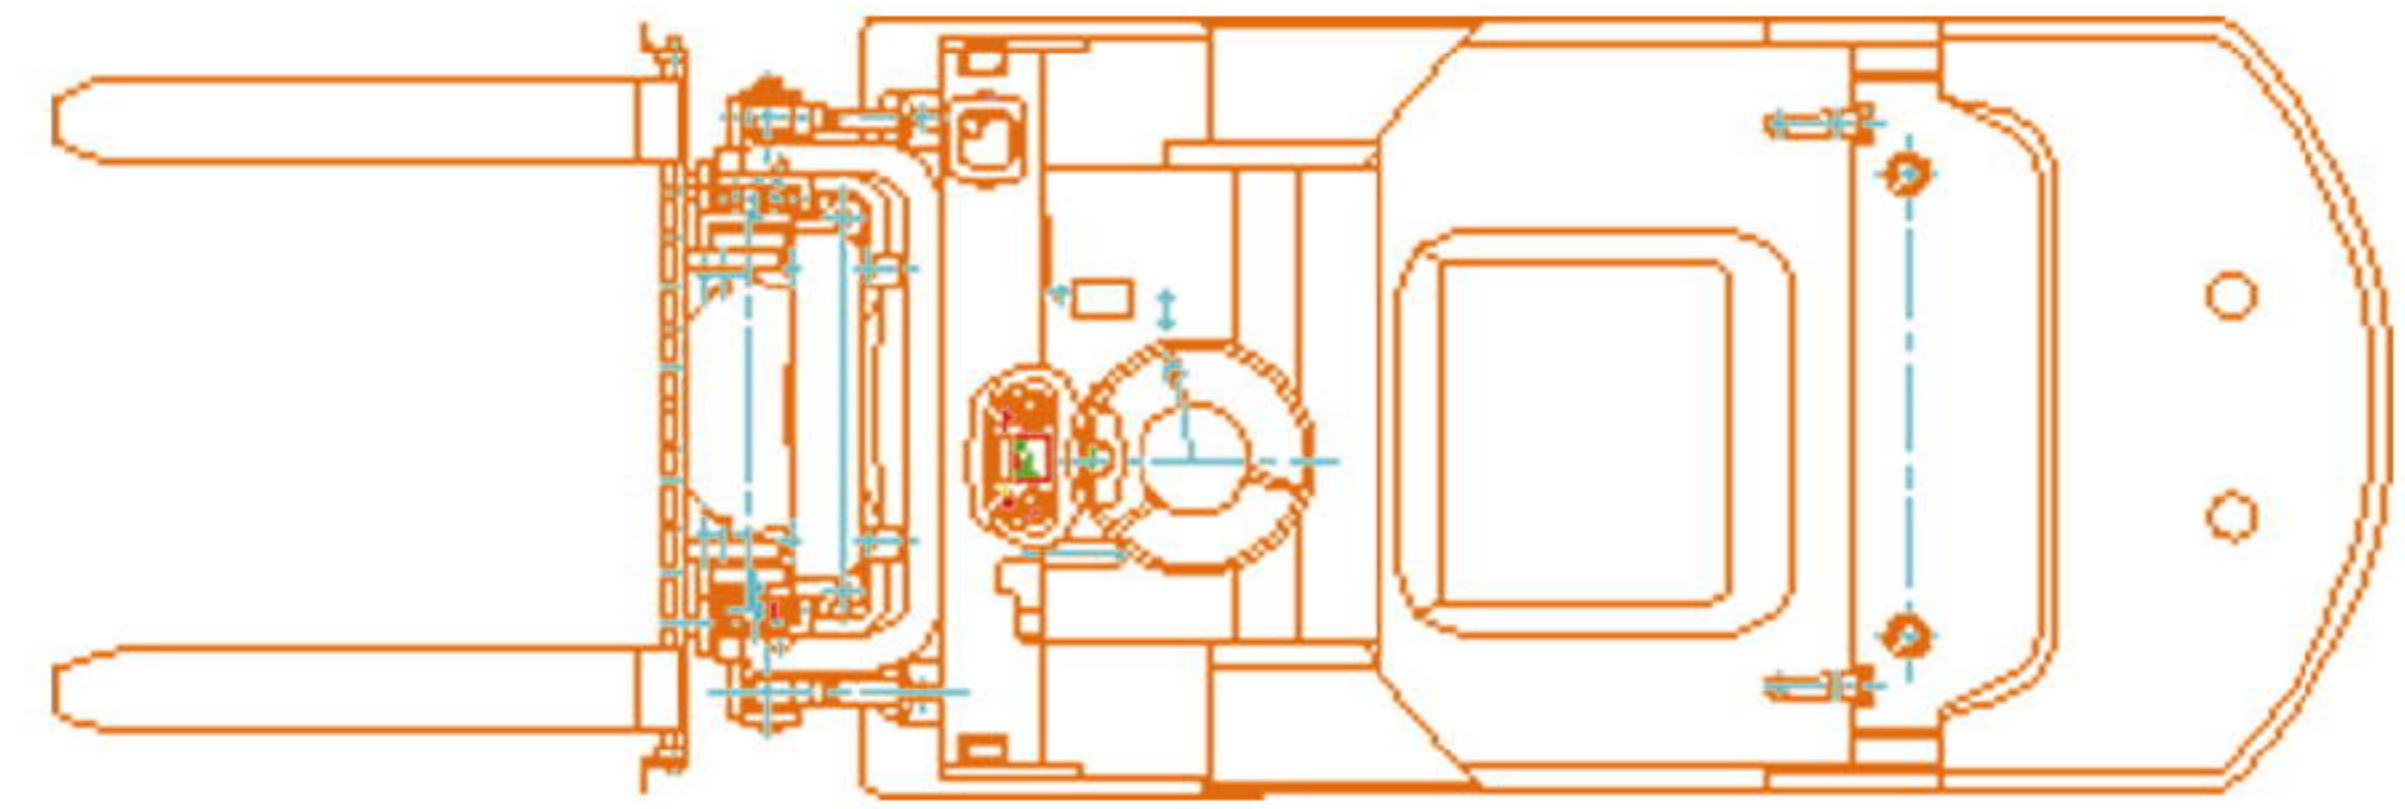

EVERUN ERDF20 DIESEL FORKLIFT

Technical Parameter

Rated Capacity	2000kg	Max. Lifting Speed (With Load)	400mm/s
Load Center	500mm	Max. Traction (With/Without Load)	14/9kn
Power Type	Diesel	Gradeability (With/Without Load)	15/20%
Transmission	Hydraulic	Tilting Angles (Forward/Backward)	6/12°
Lifting Height	3000mm	Service Weight	3320kg
Free Lifting Height	60mm	Engine Model	QuanChai 490BPG
Turning Radius	2450mm	Power	40kw
Overall Length	3605mm	Rated Speed	2650rpm
Overall Width	1160kg	Displacement	2.67L
Overall Height (Mast Lowered)	2110mm	No. Of Cylinder	4
Overall Height (Mast Raised)	4080mm	Front Overhang	451mm
Overall Height (Overhead Guard)	2095mm	Wheel Base	1640mm
Fork Length	1070mm	Front Tread	970mm
Fork Width	100mm	Rear Tread	970mm
Fork Thickness	40mm	Front Tire	7.00-12
Max. Driving Speed (With/Without Load)	17/19km/h	Rear Tire	6.00-9